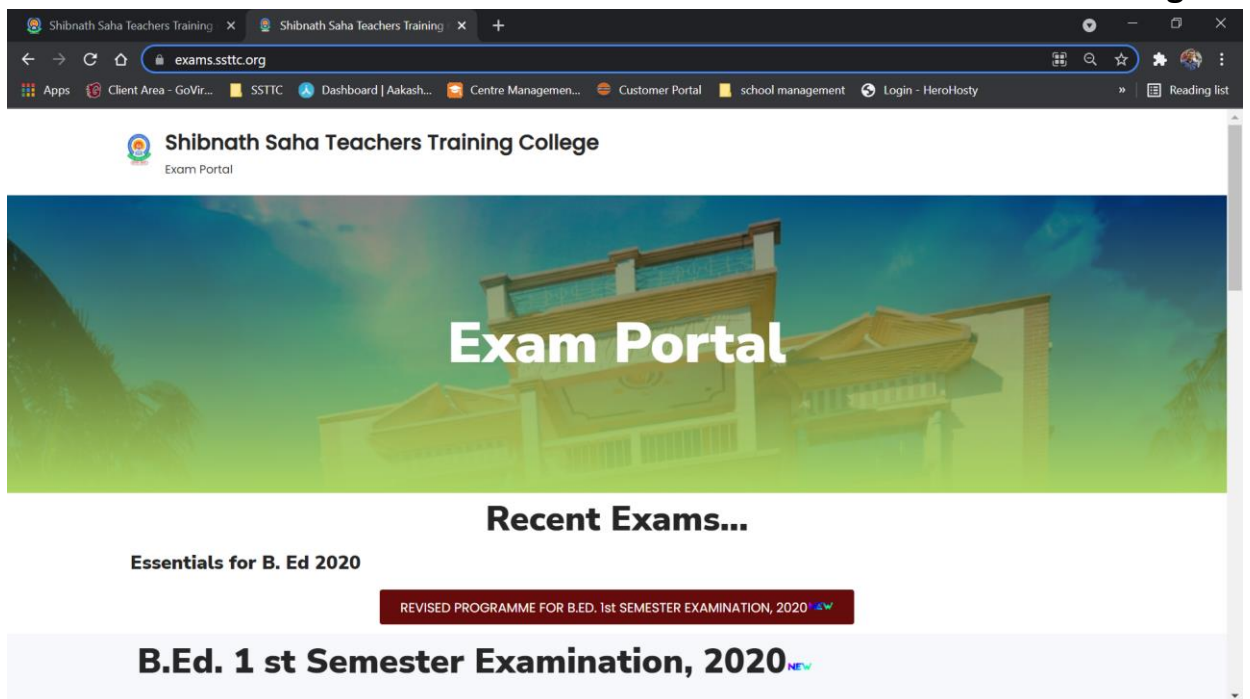

Home About Us Our Committees NCTE Orders Contact us Gallery **EXAM PORTAL**

Notifications **NEW** EXTENSION OF THE LAST DATE OF ADMISSION TO TWO YEAR D.El.Ed. COURSE OF THE SESSION 2021-2022 **Exam Portal NEW**

WhatsApp

2. Click the button Exam Portal

3. You will be redirected to the Exam Portal of Shibnath Saha Teachers Training College

4. Now Choose Your Exam. Selected exam's Question Paper Will be displayed. You will also find recent notices related to the exams.