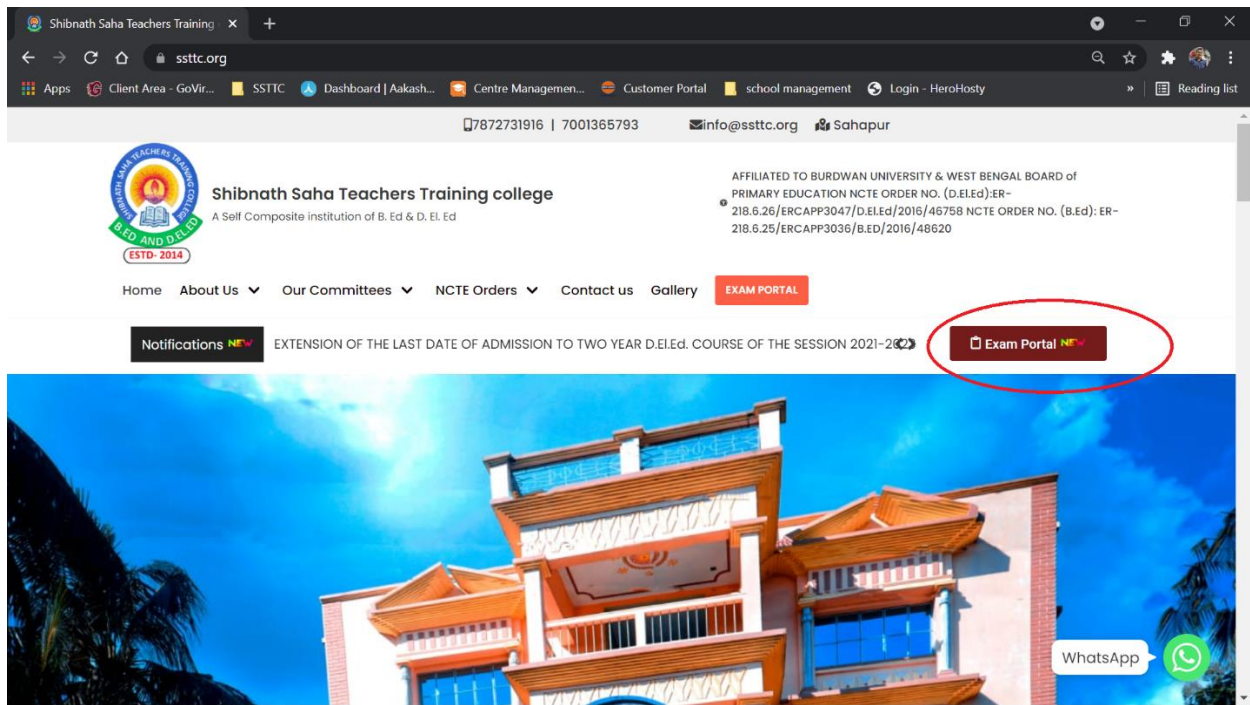

2. Click the button Exam Portal